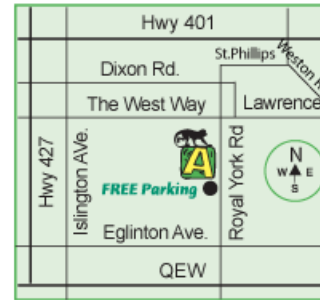

to

RSVP:

Private Playstation Game Parties
Dance, and Movie parties available too!
Inside lower level of Amazon Play & Party Center

www.amazonindoorplayground.com

Our Party is at: Lower level of Amazon Play & Party Center
1500 Royal York Road, Etobicoke
Tel: 416-245-1459

RSVP:

Private Playstation Game Parties
Dance, and Movie parties available too!
Inside lower level of Amazon Play & Party Center

www.amazonindoorplayground.com

Our Party is at: Lower level of Amazon Play & Party Center
1500 Royal York Road, Etobicoke
Tel: 416-245-1459