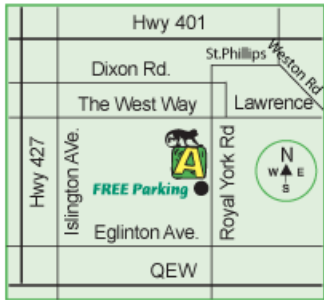

**YOU ARE
INVITED TO
A PARTY
AT THE:**

Located in Amazon
Indoor Playground

**YOU ARE
INVITED TO
A PARTY
AT THE:**

Located in Amazon
Indoor Playground

**YOU ARE
INVITED TO
A PARTY
AT THE:**

Located in Amazon
Indoor Playground

**YOU ARE
INVITED TO
A PARTY
AT THE:**

Located in Amazon
Indoor Playground

For:

Inside shoes recommended

Postage required

Date:

HOPE TO SEE YOU THERE!!

Time:

to

RSVP:

Private Playstation Game Parties
Dance, and Movie parties available too!
Inside lower level of Amazon Play & Party Center

www.amazonindoorplayground.com

Our Party is at: Lower level of Amazon Play & Party Center
1500 Royal York Road, Etobicoke
Tel: 416-245-1459

RSVP:

Private Playstation Game Parties
Dance, and Movie parties available too!
Inside lower level of Amazon Play & Party Center

www.amazonindoorplayground.com

Our Party is at: Lower level of Amazon Play & Party Center
1500 Royal York Road, Etobicoke
Tel: 416-245-1459