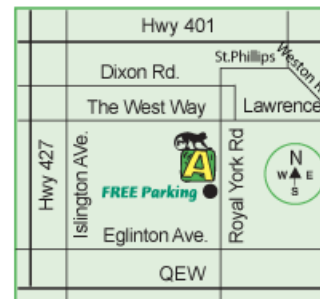

to

RSVP:

Private Playstation Game Parties
Dance, and Movie parties available too!
Inside lower level of Amazon Play & Party Center

www.amazonindoorplayground.com

Our Party is at: Lower level of Amazon Play & Party Center
1500 Royal York Road, Etobicoke
Tel: 416-245-1459

RSVP:

Private Playstation Game Parties
Dance, and Movie parties available too!
Inside lower level of Amazon Play & Party Center

www.amazonindoorplayground.com

Our Party is at: Lower level of Amazon Play & Party Center
1500 Royal York Road, Etobicoke
Tel: 416-245-1459