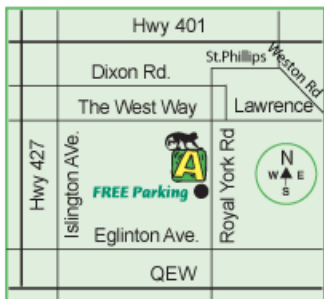

RSVP:

Private Playstation Game Parties
Dance, and Movie parties available too!
Inside lower level of Amazon Play & Party Center

www.amazonindoorplayground.com

Our Party is at: Lower level of Amazon Play & Party Center
1500 Royal York Road, Etobicoke
Tel: 416-245-1459