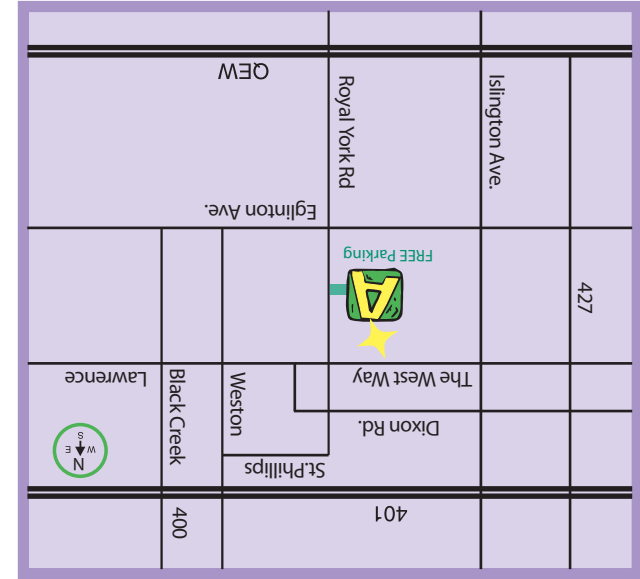

Inside lower level of Amazon Indoor Playground West

# The Secret Palace

You are invited  
to a party at:

Private Theme Parties for Girls 4-12 years old.  
Inside lower level of Amazon Indoor Playground West  
1500 Royal York Rd, Etobicoke ON M9P 3B6  
416-245-1459 www.secretpalacetoronto.com  
Adult Lady parties too!

The Secret Palace is inside the lower level of Amazon Indoor Playground West  
1500 Royal York Rd, Etobicoke 416-245-1459

To: \_\_\_\_\_

For: \_\_\_\_\_

Date: \_\_\_\_\_

Time: \_\_\_\_\_ to \_\_\_\_\_

RSVP: \_\_\_\_\_ at \_\_\_\_\_ by \_\_\_\_\_